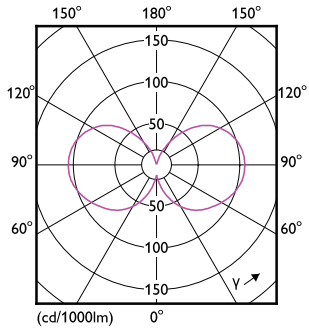

Målskitse

Product	D	C
MAS LEDBulbND4-60W E27 830 A60 CL G EELA	60 mm	105 mm

Fotometriske data

General uniform lighting - MAS LEDBulbND4-60W E27 830 A60 CL G EELA

Spectral Power Distribution Colour - MAS LEDBulbND4-60W E27 830 A60 CL G EELA

MASTER UltraEfficient LED-pære

Fotometriske data

Light Distribution Diagram - MAS LEDBulbND4-60W E27 830 A60 CL G EELA

Levetid

Life Expectancy Diagram - MAS LEDBulbND4-60W E27 830 A60 CL G EELA

Lumen Maintenance Diagram - MAS LEDBulbND4-60W E27 830 A60 CL G EELA